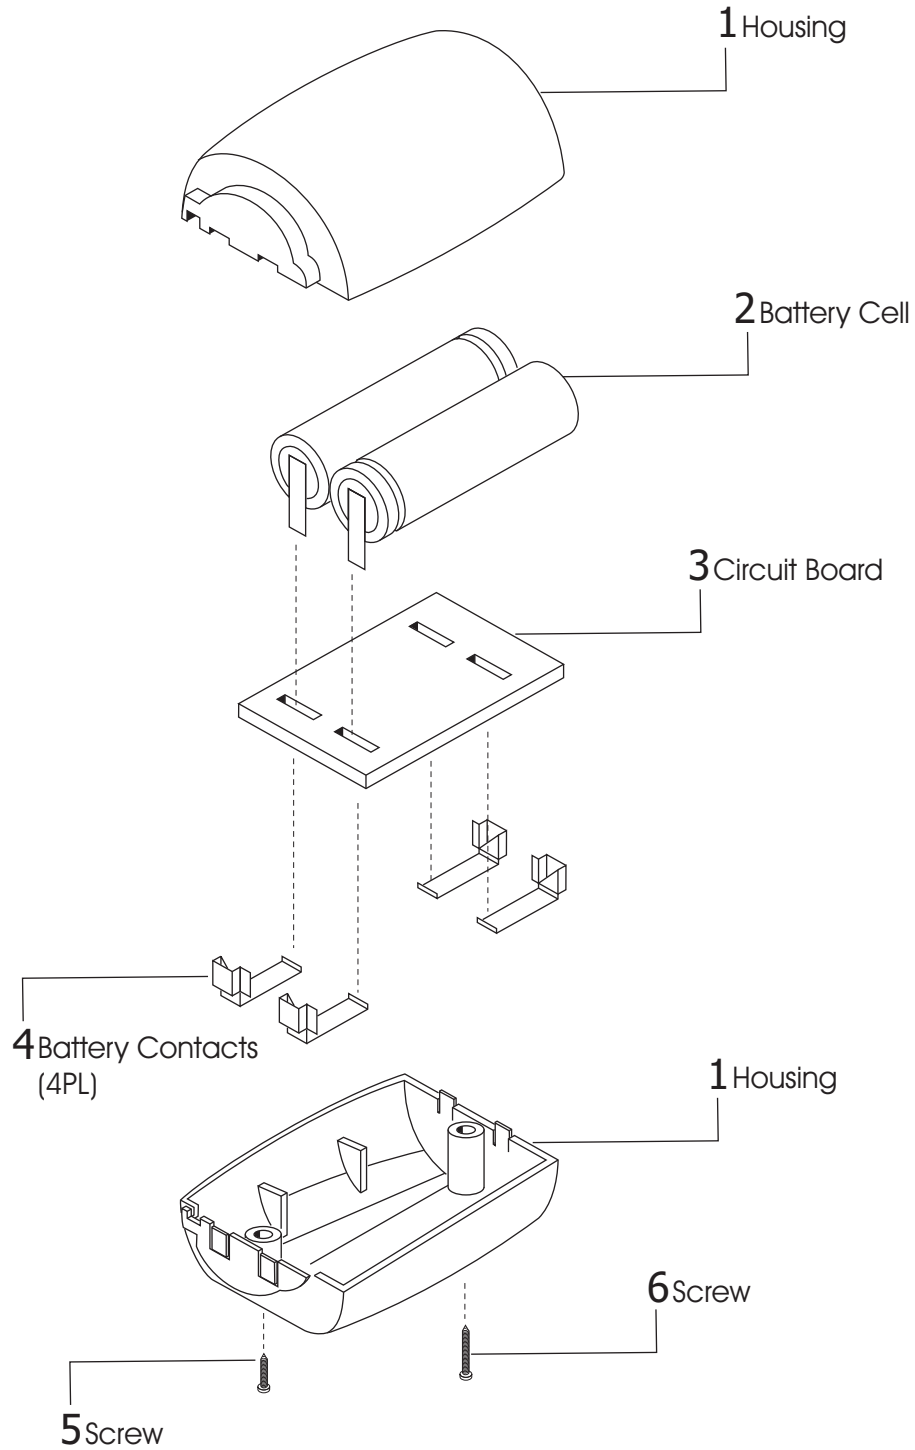

# SPEED FEED BATTERY PACK

MODEL #LA30505

# SPEED FEED BATTERY PACK

MODEL #LA30505

JANUARY 1, 2012  
Kim Laube & Co., Inc.  
2221 Statham Blvd.  
Oxnard, CA. 93033  
800-451-1355 805-240-1300  
kimlaubeco.com

ITEM	PART#	REQ'D	DESCRIPTION
1	UA3077	1	SF Battery Housing (Top /Bottom)
2	RM11215	2	SF Battery Cell NiMH
3	RM11212	1	SF Battery Circuit Board
4	RM11213	4	SF Battery Contacts
5	RM11223	1	SF Screw #2 x 1/2"
6	RM11205	1	SF Screw M2.2 x 9.5 Plastic