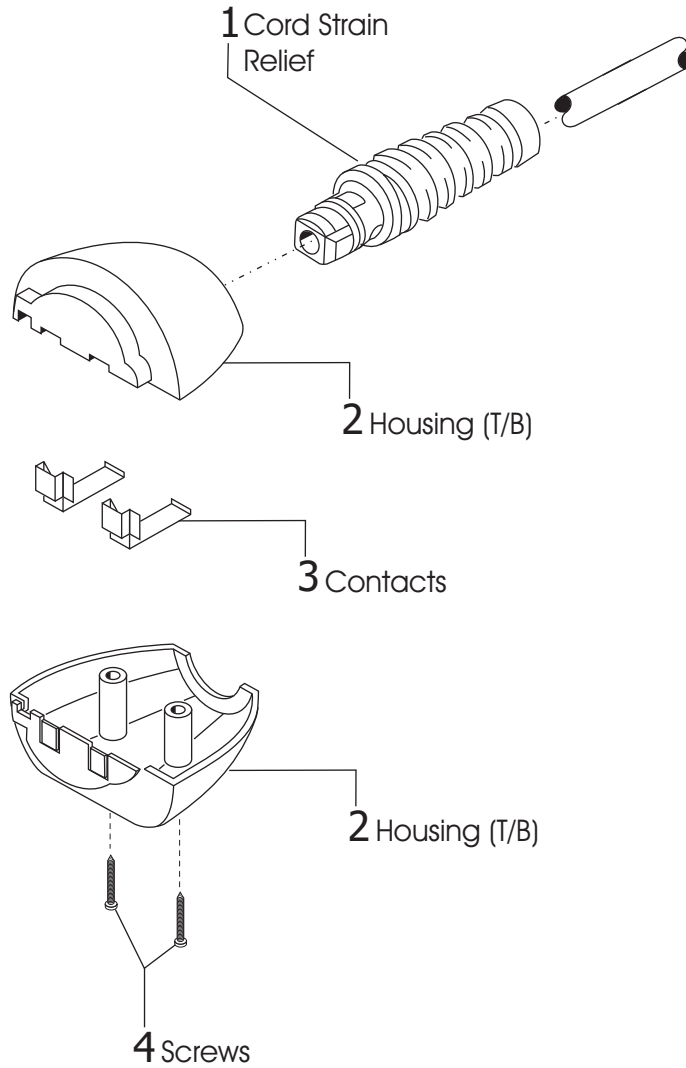

SPEED FEED CORDPACK

MODEL #LA30601

JANUARY 1, 2012
Kim Laube & Co., Inc.
2221 Statham Blvd.
Oxnard, CA. 93033
800-451-1355 805-240-1300
kimlaubeco.com

SPEED FEED CORDPACK

MODEL #LA30601

JANUARY 1, 2012
Kim Laube & Co., Inc.
2221 Statham Blvd.
Oxnard, CA. 93033
800-451-1355 805-240-1300
kimlaubeco.com

ITEM	PART#	REQ'D	DESCRIPTION
1	SE5230010000	1	Cord Strain Relief -Round
2	SE50205	1	SFCordpack Housing (Top / Bottom)
3	RM11213	2	SF Battery Contacts
4	RM11205	2	SF Screw M2.2 x 9.5 Plastic

Accessories			
	SE50205	1	3v Transformer 110/220v 50-60Hz No Plug (18' Cord)
	SE50266210	1	Plug-2011 (Transformer) USA
	SE50266220	1	Plug-2011 (Transformer) EURO
	SE50266230	1	Plug-2011 (Transformer) UK
	SE50266240	1	Plug-2011 (Transformer) AUST.