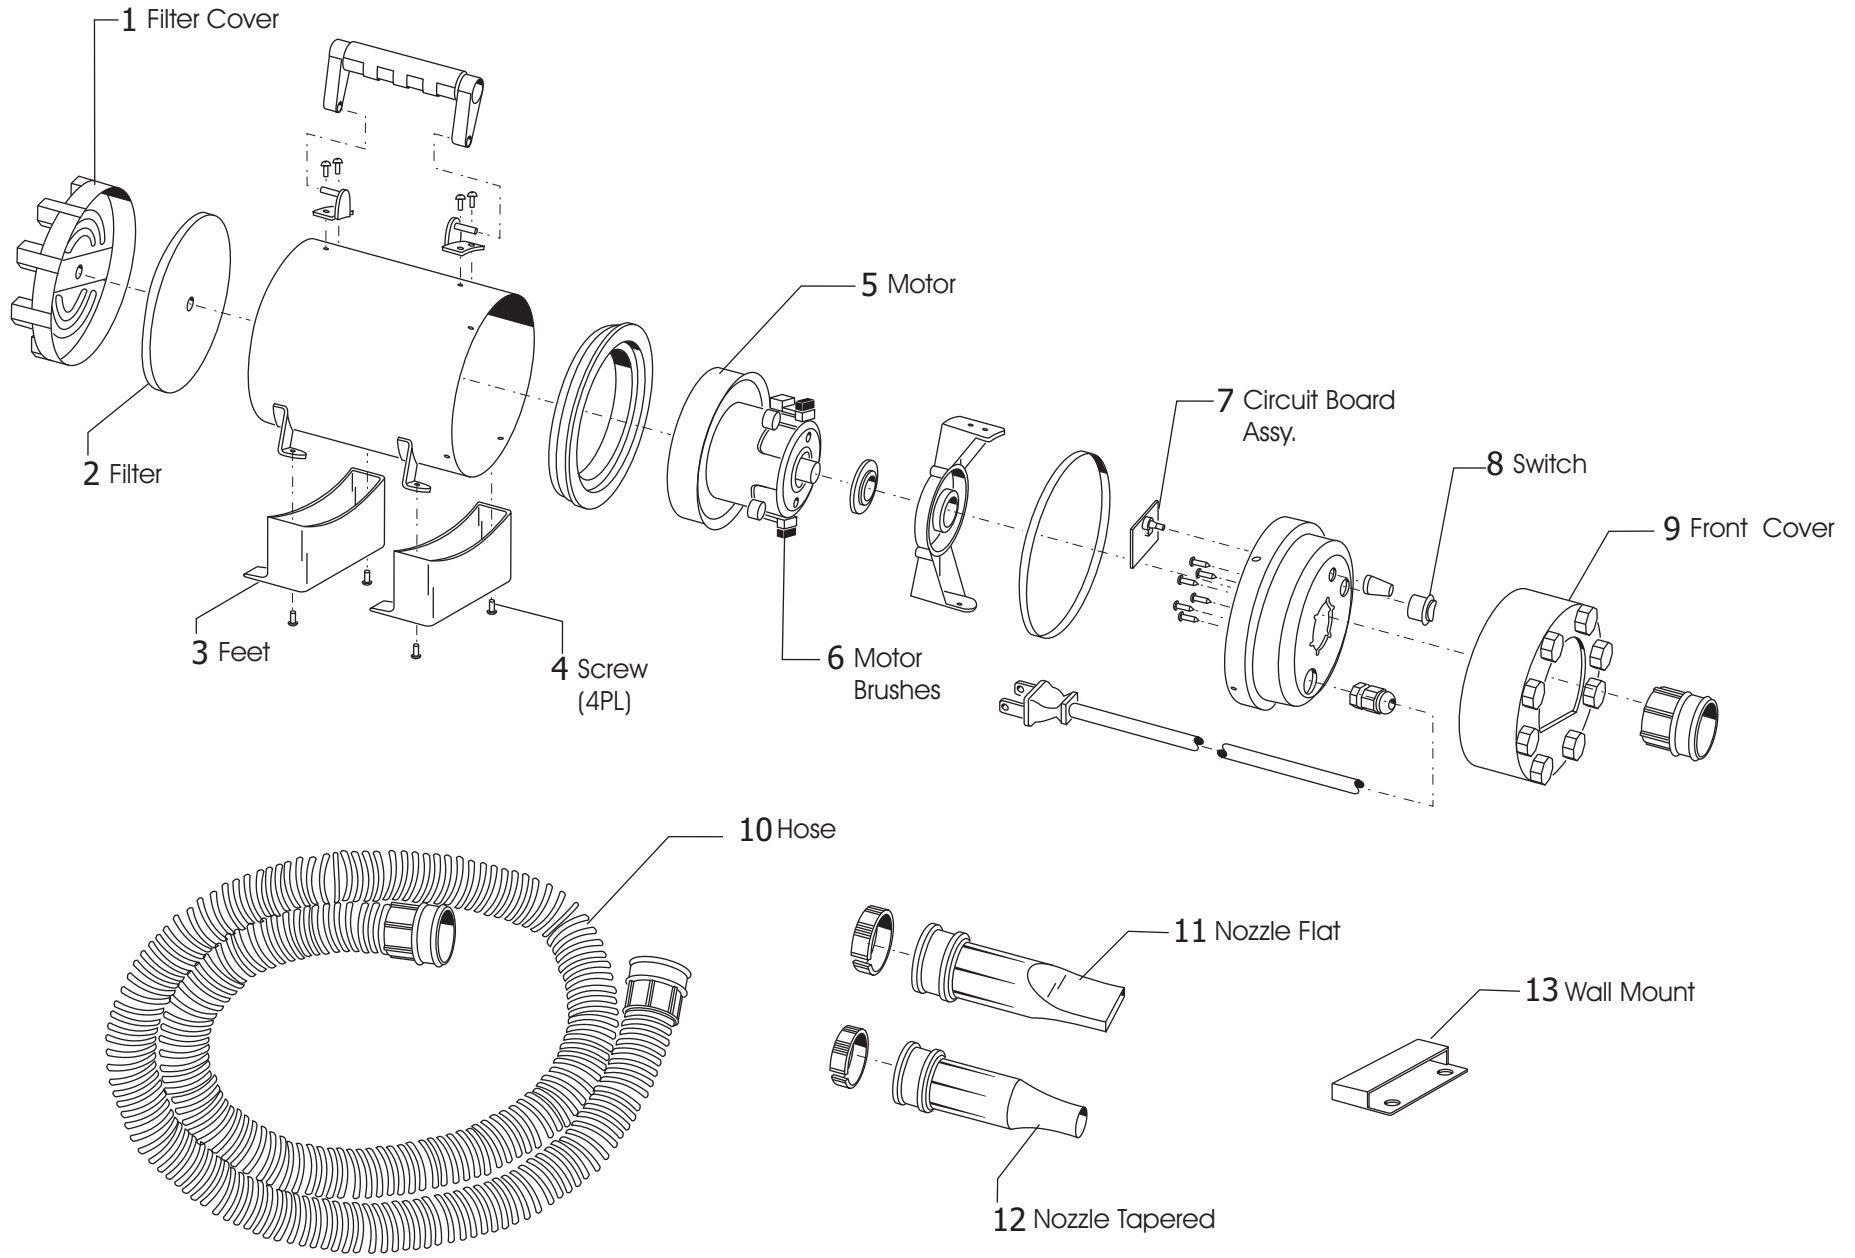

JANUARY 1, 2012
PO BOX 21259
Oxnard, CA 93034-1259
800-451-1355 805-240-1300
laubeco.com
© 2012

MAGNUM FORCE DRYER 901

MODEL #LA90103

LAUBE[®]
KIM LAUBE & CO INC

MAGNUM FORCE DRYER 901

MODEL #LA90103

JANUARY 1, 2012
PO BOX 21259
Oxnard, CA 93034-1259
800-451-1355 805-240-1300
laubeco.com
© 2012

ITEM	PART#	REQ'D	DESCRIPTION
1	UA3100	1	Filter cover
2	SE90067	1	Filter
3	UA3103	2	Feet
4	RM11900	4	Screws (Feet)
5A	SE90100	1	Motor 110 Volt
5B	SE90120	1	Motor 240 Volt
6A	SE90151	set of 2	Carbon Motor Brushes 110 volt
6B	SE90150	set of 2	Carbon Motor Brushes 240 volt
7	SE90180	1	Circuit Board Assembly
8	SE90065	1	Switch
9	UA3102	1	Front Cover
10	SE90041	1	Hose
11	SE90011	1	Nozzle Flat
12	SE90021	1	Nozzle Tapered